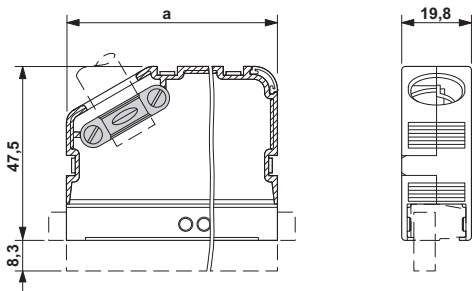

Marking card for terminal marking - SBS 2,5/7,5 - 1007604

Marking card for terminal marking, Card, white, Unlabeled, Can be labeled with: Plotter, Perforated, Mounting type: Snap into tall marker groove, Snap into flat marker groove, For terminal block width: 2.5 mm, Lettering field: 15 x 7.5 mm

Drawings

Cable housing - KGS-MSTB 2,5/ 9 - 1783782

Dimensioned drawing

© Phoenix Contact 2012 - all rights reserved
<http://www.phoenixcontact.com>