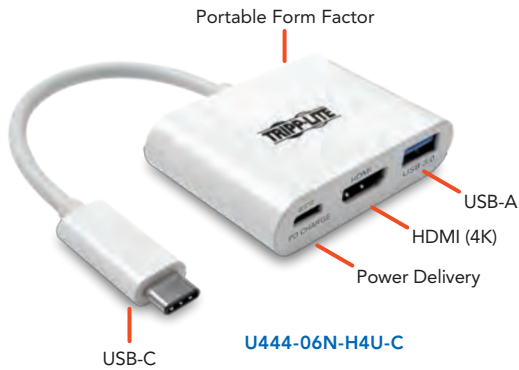

USB-C Docking Stations (continued)