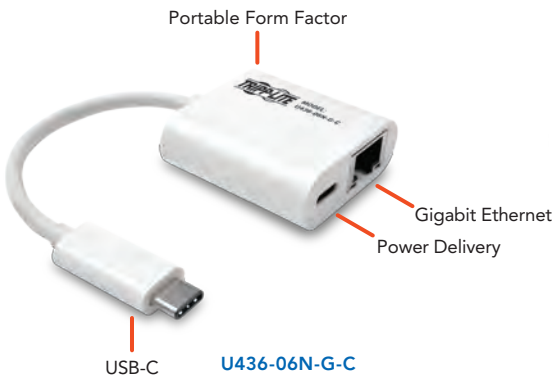

USB-C Network Adapters

- RJ45 Gigabit Ethernet port, with or without USB-C power delivery port

Looking for Ethernet with additional ports? See pages 4 and 6.

SPECIFICATIONS

Model	Description	Cord	Color	PD	Limited Warranty
USB-C NETWORK ADAPTERS					
U436-06N-G-C	USB-C Network Adapter, USB-C to RJ45 Gigabit Ethernet (M/F), PD	<6 in.	White	Yes	3 Years
U436-06N-GB-C	USB-C Network Adapter, USB-C to RJ45 Gigabit Ethernet (M/F), PD	<6 in.	Black	Yes	3 Years
U436-06N-GBW	USB-C Network Adapter, USB-C to RJ45 Gigabit Ethernet (M/F)	<6 in.	White	No	3 Years
U436-06N-GB	USB-C Network Adapter, USB-C to RJ45 Gigabit Ethernet (M/F)	<6 in.	Black	No	3 Years

For more information, including the latest updates and links to online resellers, go to www.tripplite.com/usb-c.