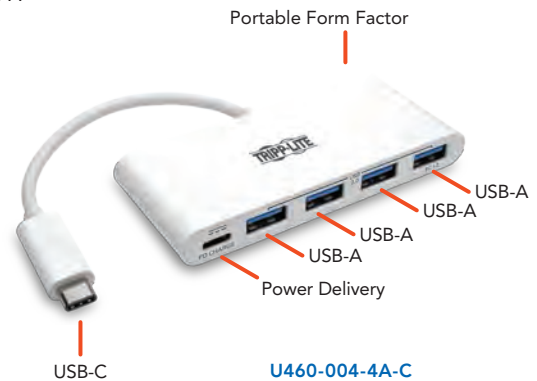

## USB-C Hubs & Hub/Adapters

- Multiple USB ports with USB 3.1 Gen 1 (5 Gbps) speeds
- With or without Ethernet and/or USB-C power delivery port

**U460-003-3A1G**

**U460-003-3AG-C**

**U460-004-4A-C**

**U460-003-3AM**