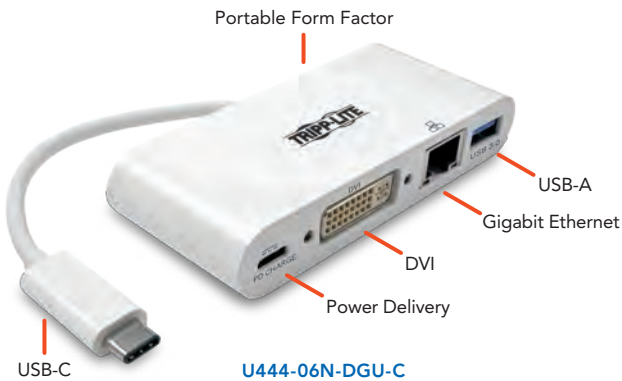

## USB-C Docking Stations

- HD or UHD (4K) video output, with or without audio
- USB-A port(s) with USB 3.1 Gen 1 (5 Gbps) speeds
- Additional port types, such as Gigabit Ethernet (GbE)
- USB-C power delivery port