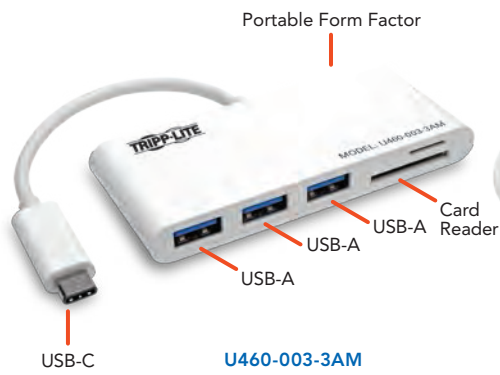

## USB-C Hubs & Hub/Adapters

- Multiple USB ports with USB 3.1 Gen 1 (5 Gbps) speeds
- With or without Ethernet and/or USB-C power delivery port

**U460-003-3A1G**

**U460-003-3AG-C**

**U460-004-4A-C**

**U460-003-3AM**