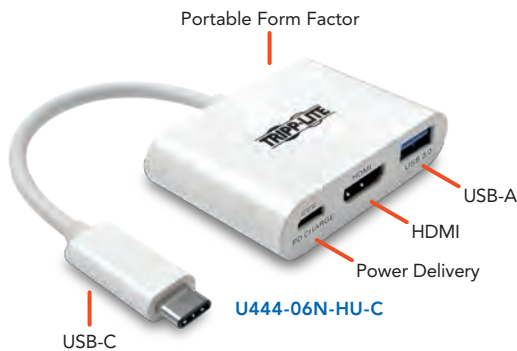

USB-C Docking Stations (continued)