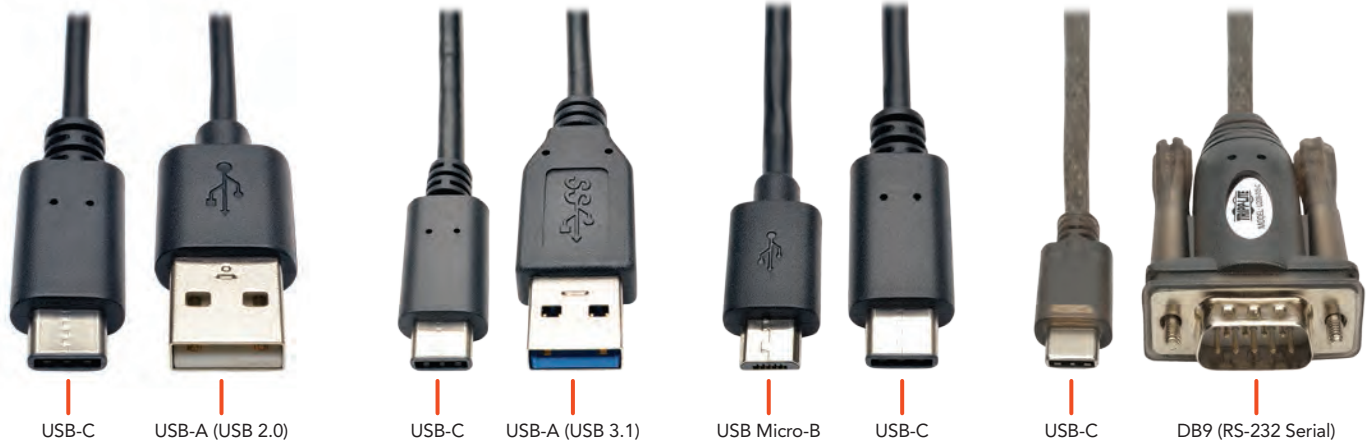

## USB-C: Universal Connectivity

There's a new connector on the electronic devices we use every day, including laptops, tablets, smartphones and even desktop computers. It's called USB Type-C, or USB-C for short. Like previous generations of USB, USB-C connectors can transfer data and power. But they're smaller, reversible, support faster speeds and deliver more power, opening up many new applications. With USB-C, a laptop or tablet can recharge, output ultra-high-definition (UHD) video, connect old or new peripherals, and transfer files at speeds up to 10 Gbps—all through one tiny port! Tripp Lite USB-C solutions make the most of your device's USB-C ports, providing powerful functionality and convenient portability.

(1) MicroSD/SD/SDHC/SDXC and MMC. (2) Optional USB Micro-B power adapter. (3) USB 3.1 Gen 1 (5 Gbps). (4) Along with data, BC 1.2 USB-A ports provide up to 1.5A for device charging.

For more information, including the latest updates and links to online resellers, go to [www.triplite.com/usb-c](http://www.triplite.com/usb-c).

## USB-C Data/Charging Cables & Adapters

- Variety of lengths, connectors and data transfer speeds
- Most models also support charging

U038-006

U428-003

U040-006-MICRO

U209-005-C