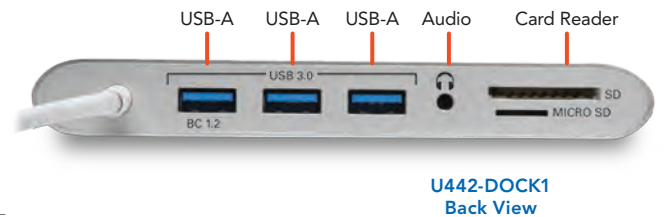

USB-C Docking Stations (continued)