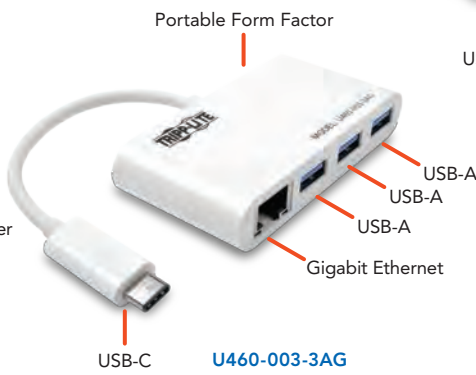

## USB-C Hubs & Hub/Adapters

- Multiple USB ports with USB 3.1 Gen 1 (5 Gbps) speeds
- With or without Ethernet and/or USB-C power delivery port

**U460-003-3A1G**

**U460-003-3AG-C**

**U460-004-4A-C**

**U460-003-3AM**