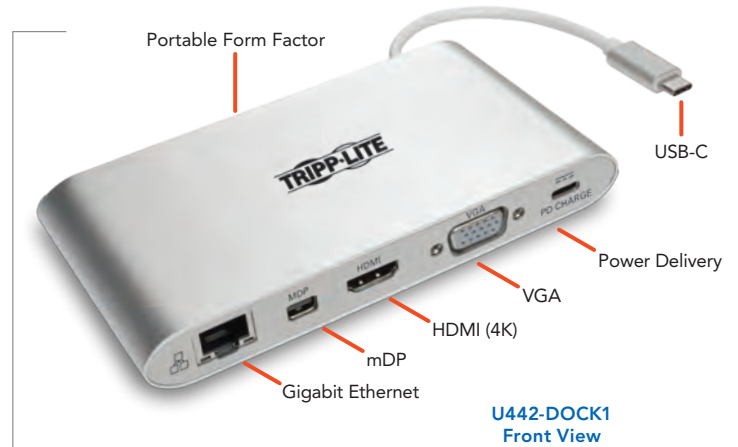

USB-C Docking Stations (continued)