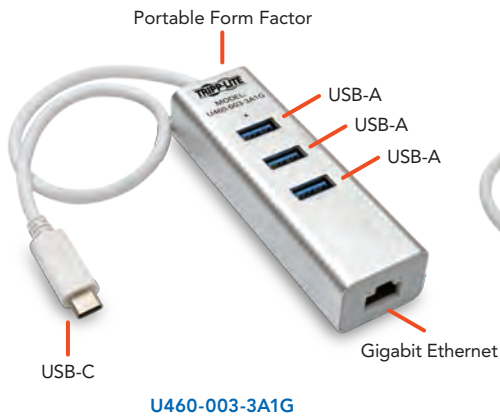

USB-C Hubs & Hub/Adapters

- Multiple USB ports with USB 3.1 Gen 1 (5 Gbps) speeds
- With or without Ethernet and/or USB-C power delivery port

U460-003-3A1G