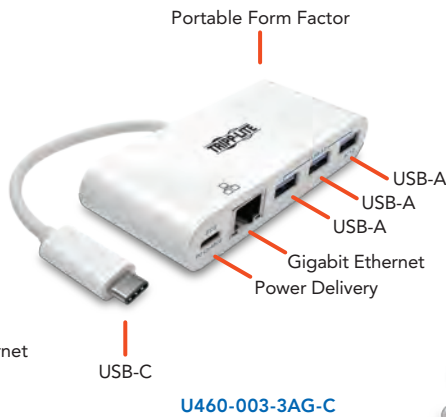

U460-003-3AG-C